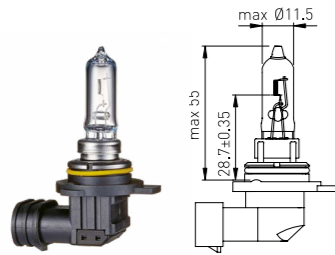

HIR2 | PX22d