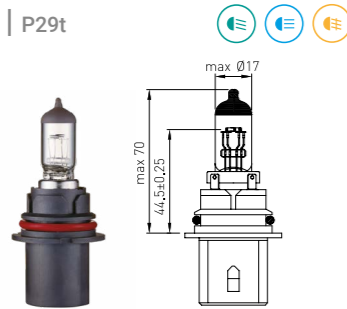

HB1 | P29t

Product Code	Series	Voltage, V	Power, W
UH 311 010	ORIGINAL	12	65/45
UH 311 222 CW	CRYSTAL WHITE	12	65/45
UH 311 221 WM	FOUR SEASONS	12	65/45