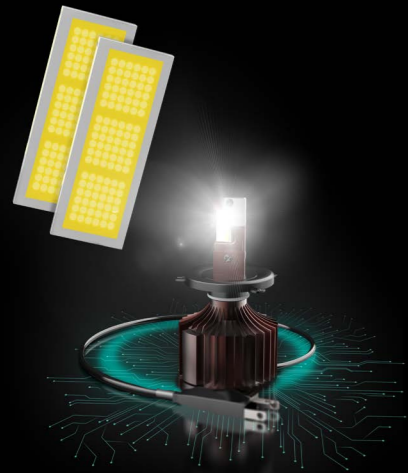

Brighter.
Further.
Safer.

ABSEL

AUTOMOTIVE
HALOGEN
BULBS

100% compliance with the parameters and high quality
ABSEL halogen bulbs provide excellent illumination range, improving visibility
of objects on the road. This makes them ideal for safe and comfortable driving
in all road conditions.

ABSEL

AUTOMOBILE LED BULBS

Super-bright LEDs from South Korea and modern reliable construction of ABSEL LED bulbs allow for efficient replacement of traditional halogen headlight bulbs and achieve outstanding illumination and brightness characteristics.

LED

MADE
IN KOREA

Efficient replacement of halogen bulbs

Super-bright LEDs

Reliable combination of brightness and durability

LUMILEDS LEDs (USA) possess consistently high luminous flux characteristics and a long service life.