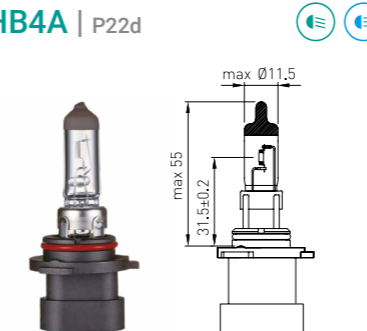

HB4A | P22d

Product Code	Series	Voltage, V	Power, W
UH 441 010	ORIGINAL	12	51
UH 441 222 CW	CRYSTAL WHITE	12	51
UH 441 221 WM	FOUR SEASONS	12	51