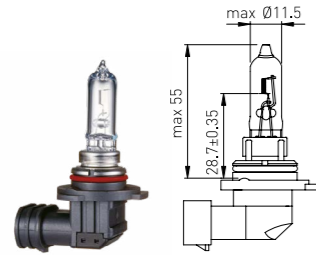

HIR1 | PX20d