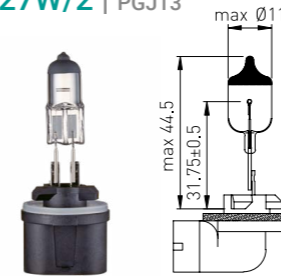

H27W/2 | PGJ13

Product Code	Series	Voltage, V	Power, W
UH 811 010	ORIGINAL	12	27
UH 811 222 CW	CRYSTAL WHITE	12	27
UH 811 221 WM	FOUR SEASONS	12	27