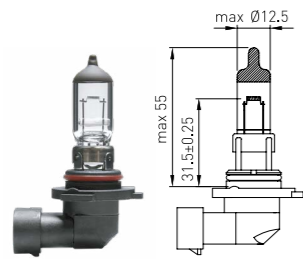

H12 | PZ20t

Product Code	Series	Voltage, V	Power, W
UH 401 010	ORIGINAL	12	40
UH 451 010	ORIGINAL	12	45
UH 121 010	ORIGINAL	12	53