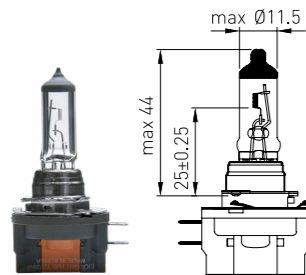

H8B | PGJY19-1

Product Code	Series	Voltage, V	Power, W
UH 281 010	ORIGINAL	12	35
UH 281 222 CW	CRYSTAL WHITE	12	35
UH 281 011 LL	LONG LIFE	12	35
UH 281 221 WM	FOUR SEASONS	12	35