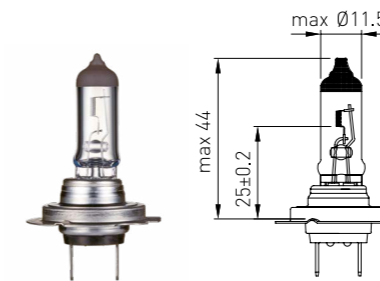

H18 | PY26d-1

Product Code	Series	Voltage, V	Power, W
UH 181 010	ORIGINAL	12	65
UH 181 222 CW	CRYSTAL WHITE	12	65
UH 181 011 LL	LONG LIFE	12	65
UH 181 221 WM	FOUR SEASONS	12	65