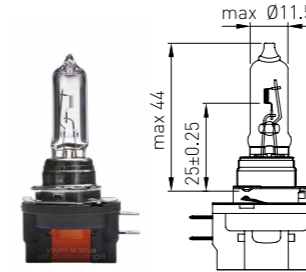

H9B | PGJY19-5

Product Code	Series	Voltage, V	Power, W
UH 291 010	ORIGINAL	12	65
UH 291 222 CW	CRYSTAL WHITE	12	65
UH 291 011 LL	LONG LIFE	12	65
UH 291 221 WM	FOUR SEASONS	12	65