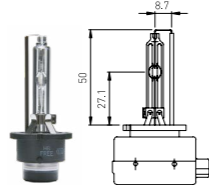

D4S | PK32d-2

Product Code	UX 644 010
Series	XENON ORIGINAL
Voltage, V	42
Power, W	35
Light temperature, K	4300K