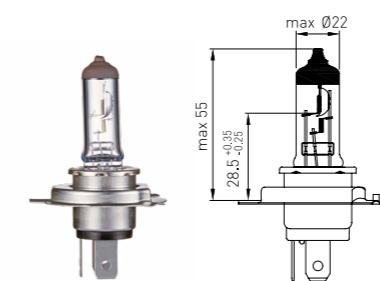

H19 | PU43t-3

Product Code	Series	Voltage, V	Power, W
UH 191 010	ORIGINAL	12	60/55
UH 191 222 CW	CRYSTAL WHITE	12	60/55
UH 191 011 LL	LONG LIFE	12	60/55
UH 191 221 WM	FOUR SEASONS	12	60/55