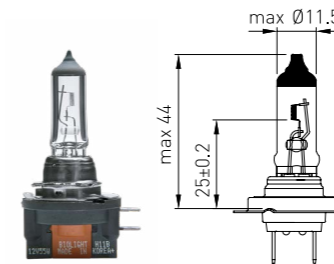

H11B | PGJY19-2

Product Code	Series	Voltage, V	Power, W
UH 211 010	ORIGINAL	12	55
UH 211 011 LL	LONG LIFE	12	55
UH 211 222 CW	CRYSTAL WHITE	12	55
UH 211 221 WM	FOUR SEASONS	12	55