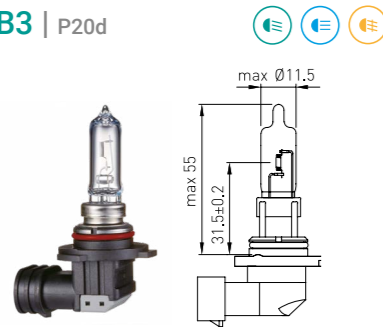

HB3 | P20d

Product Code	Series	Voltage, V	Power, W
UH 331 010	ORIGINAL	12	60
UH 331 222 CW	CRYSTAL WHITE	12	60
UH 331 223 LZ	EL VISION +100	12	60
UH 331 226 LZ	EL VISION +150	12	60
UH 331 011 LL	LONG LIFE	12	60
UH 331 223 LL	LONG LIFE HYPER	12	60
UH 331 221 WM	FOUR SEASONS	12	60