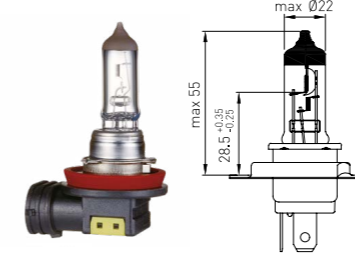

H8 | PGJ19-1

Product Code	Series	Voltage, V	Power, W
UH 081 010	ORIGINAL	12	35
UH 081 222 CW	CRYSTAL WHITE	12	35
UH 081 011 LL	LONG LIFE	12	35
UH 081 221 WM	FOUR SEASONS	12	35