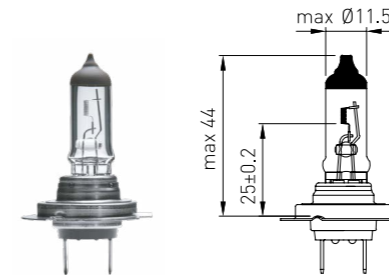

H4 | P45t

Product Code	Series	Voltage, V	Power, W
UH 041 011	ORIGINAL	12	60/55
UH 041 221 CW	CRYSTAL WHITE	12	60/55
UH 041 220 WM	FOUR SEASONS	12	60/55
UH 042 011	ORIGINAL	24	75/70