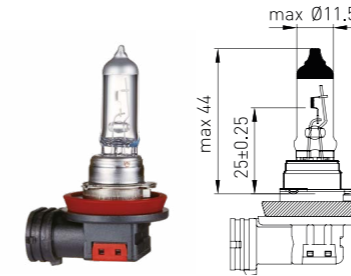

H16 | PGJ19-3

Product Code	Series	Voltage, V	Power, W
UH 161 010	ORIGINAL	12	19
UH 161 222 CW	CRYSTAL WHITE	12	19
UH 161 011 LL	LONG LIFE	12	19
UH 161 221 WM	FOUR SEASONS	12	19