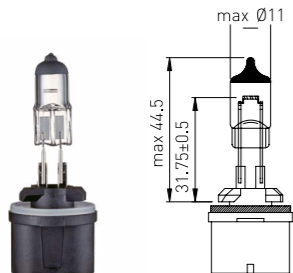

H27W/1 | PG13