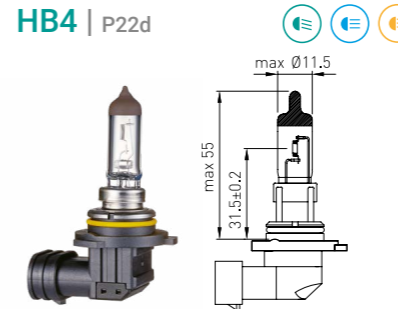

HB4 | P22d

Product Code	Series	Voltage, V	Power, W
UH 341 010	ORIGINAL	12	51
UH 341 222 CW	CRYSTAL WHITE	12	51
UH 341 223 LZ	EL VISION +100	12	51
UH 341 226 LZ	EL VISION +150	12	51
UH 341 011 LL	LONG LIFE	12	51
UH 341 221 WM	FOUR SEASONS	12	51