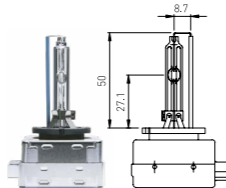

D3S | PK32d-5