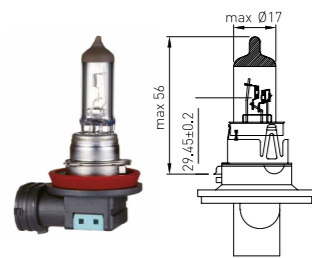

H13 | P26.4t

Product Code	Series	Voltage, V	Power, W
UH 131 010	ORIGINAL	12	60/55
UH 131 222 CW	CRYSTAL WHITE	12	60/55
UH 131 221 WM	FOUR SEASONS	12	60/55