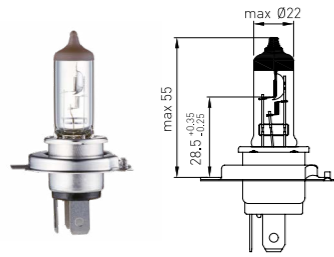

HS1 | PX43t

Product Code	Series	Voltage, V	Power, W
UH 731 010	ORIGINAL	12	35/35
UH 731 222 CW	CRYSTAL WHITE	12	35/35
UH 731 221 WM	FOUR SEASONS	12	35/35