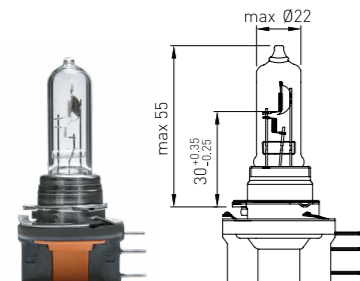

H15 | PGJ23t-1

Product Code	Series	Voltage, V	Power, W
UH 151 010	ORIGINAL	12	15/55
UH 151 222 CW	CRYSTAL WHITE	12	15/55
UH 151 221 WM	FOUR SEASONS	12	15/55