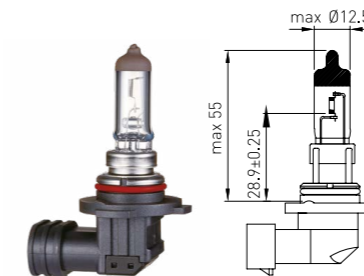

H10 | PY20d | P20d-40A | P20d - 55A

Product Code	Series	Voltage, V	Power, W
UH 101 010	ORIGINAL	12	42
UH 101 222 CW	CRYSTAL WHITE	12	42
UH 101 221 WM	FOUR SEASONS	12	42
UH 461 010	ORIGINAL	12	40
UH 551 010	ORIGINAL	12	55