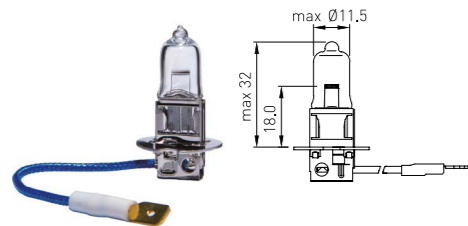

H3 | PK22s

Product Code	Series	Voltage, V	Power, W
UH 031 010	ORIGINAL	12	35
UH 031 011	ORIGINAL	12	55
UH 031 222 CW	CRYSTAL WHITE	12	55
UH 031 011 LZ	EL VISION +50	12	55
UH 031 011 LL	LONG LIFE	12	55
UH 031 221 WM	FOUR SEASONS	12	55
UH 032 010	ORIGINAL	24	35
UH 032 011	ORIGINAL	24	55
UH 032 012	ORIGINAL	24	70
UH 032 011 LL	LONG LIFE	24	70