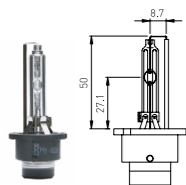

D2S | PK32d-2