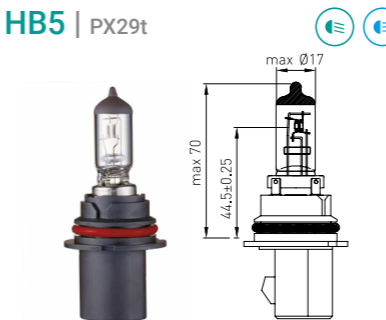

HB5 | PX29t

Product Code	Series	Voltage, V	Power, W
UH 351 010	ORIGINAL	12	65/55
UH 351 222 CW	CRYSTAL WHITE	12	65/55
UH 351 221 WM	FOUR SEASONS	12	65/55