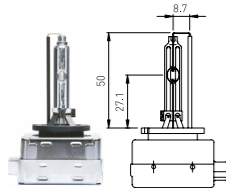

D1S | PK32d-2