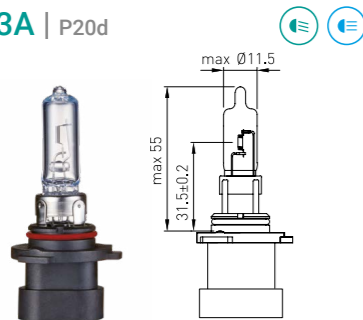

HB3A | P20d

Product Code	Series	Voltage, V	Power, W
UH 231 010	ORIGINAL	12	60
UH 231 222 CW	CRYSTAL WHITE	12	60
UH 231 221 WM	FOUR SEASONS	12	60