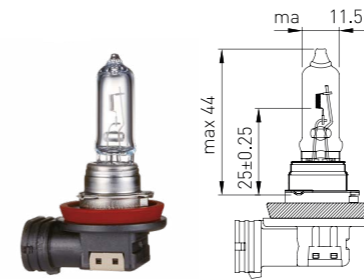

H9 | PGJ19-5

Product Code	Series	Voltage, V	Power, W
UH 091 010	ORIGINAL	12	65
UH 091 222 CW	CRYSTAL WHITE	12	65
UH 091 011 LL	LONG LIFE	12	65
UH 091 221 WM	FOUR SEASONS	12	65